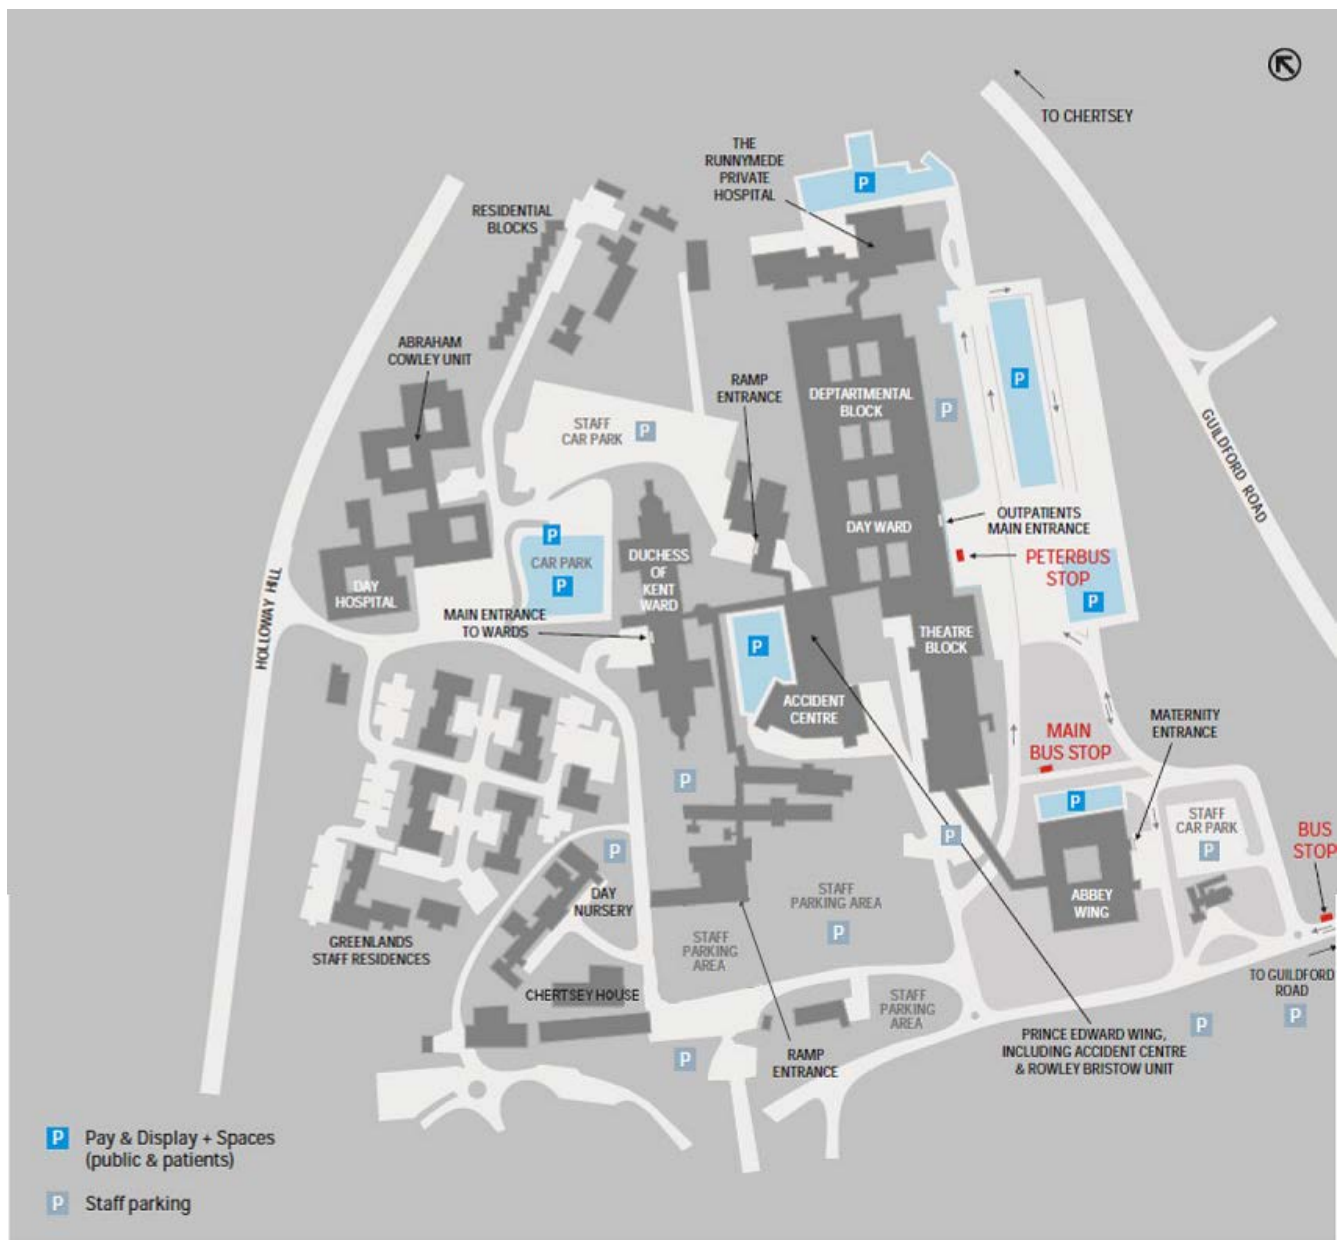

Parking at the Abraham Cowley Unit/St Peter's Hospital

As with all hospitals, St Peter's is a busy site and it can be difficult to park.

There is a small car park outside the Abraham Cowley Unit but we advise you not to park there between office hours: our staff park there and it gets very busy. You can usually find a space there after 4pm.

Pay and display car parks

If you can't find a space at the Abraham Cowley Unit, there are pay and display car parks close by.

Parking charges

Charges for parking on the St Peter's site are as follows:

First 20 minutes	Free
Up to 2 hours	£3.20
2 – 3 hours	£4.00
3- 4 hours	£5.00

Blue badge holders can park at St Peter's free of charge. To obtain free exit, please take your badge or a photocopy of it (not just the number) to the main reception desk in outpatients.

More information